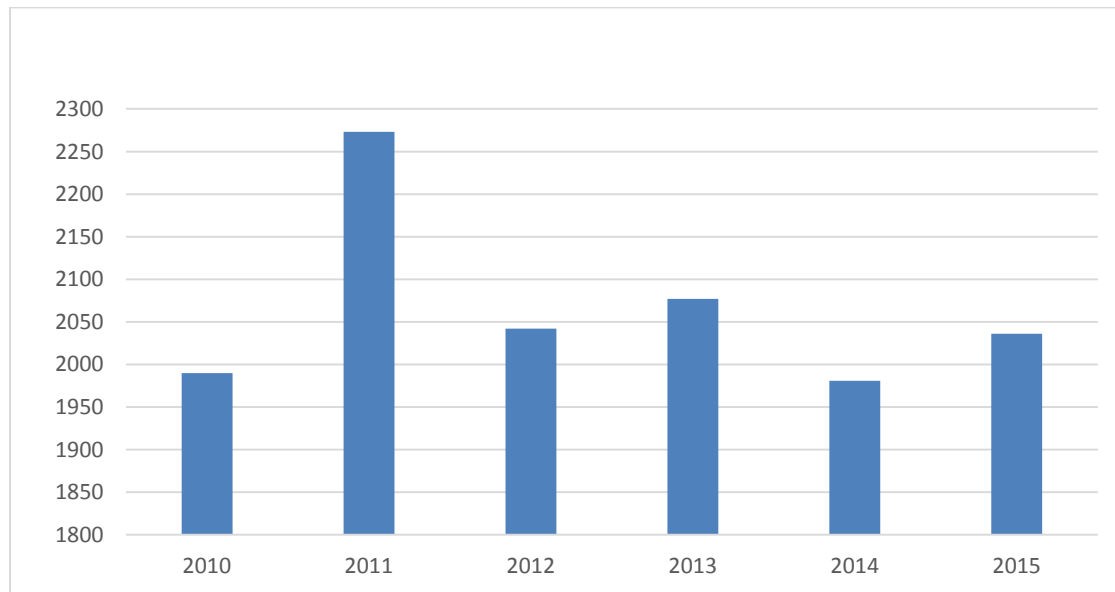

El Dorado County Sheriff's Office

Press Release

Lieutenant Jim Byers

For Immediate Release

(530) 213-3899

CRIME TOTALS

Year	Property Crimes	People Crimes
2010	1990	1028
2011	2273	943
2012	2042	991
2013	2077	886
2014	1981	944
2015	2036	865

PROPERTY CRIMES