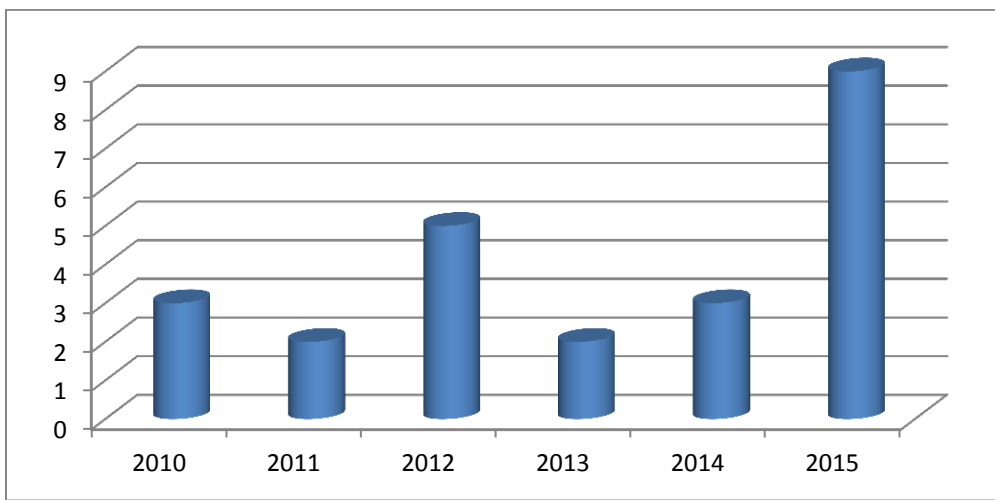

El Dorado County Sheriff's Office

Press Release

Lieutenant Jim Byers

For Immediate Release

(530) 213-3899

HOMICIDE